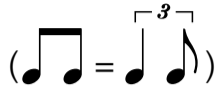

Nutty

Monkulele

Ukulele: C Tuning, Low G

① = A ③ = C
② = E ④ = G

♩ = 174

A

Ukulele

B