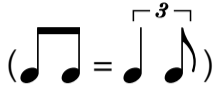

Monk's Dream

Monkulele

Ukulele: C Tuning, Low G

① = A ③ = C

② = E ④ = G

♩ = 155

Intro

A