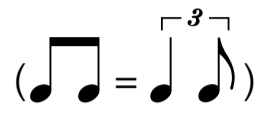

# Blues Five Spot

Monkulele

Ukulele: Bb Tuning, Low F

① = G ③ = Bb

② = D ④ = F

♩ = 132

Uke

**Bb7** **Eb7** **Bb7**